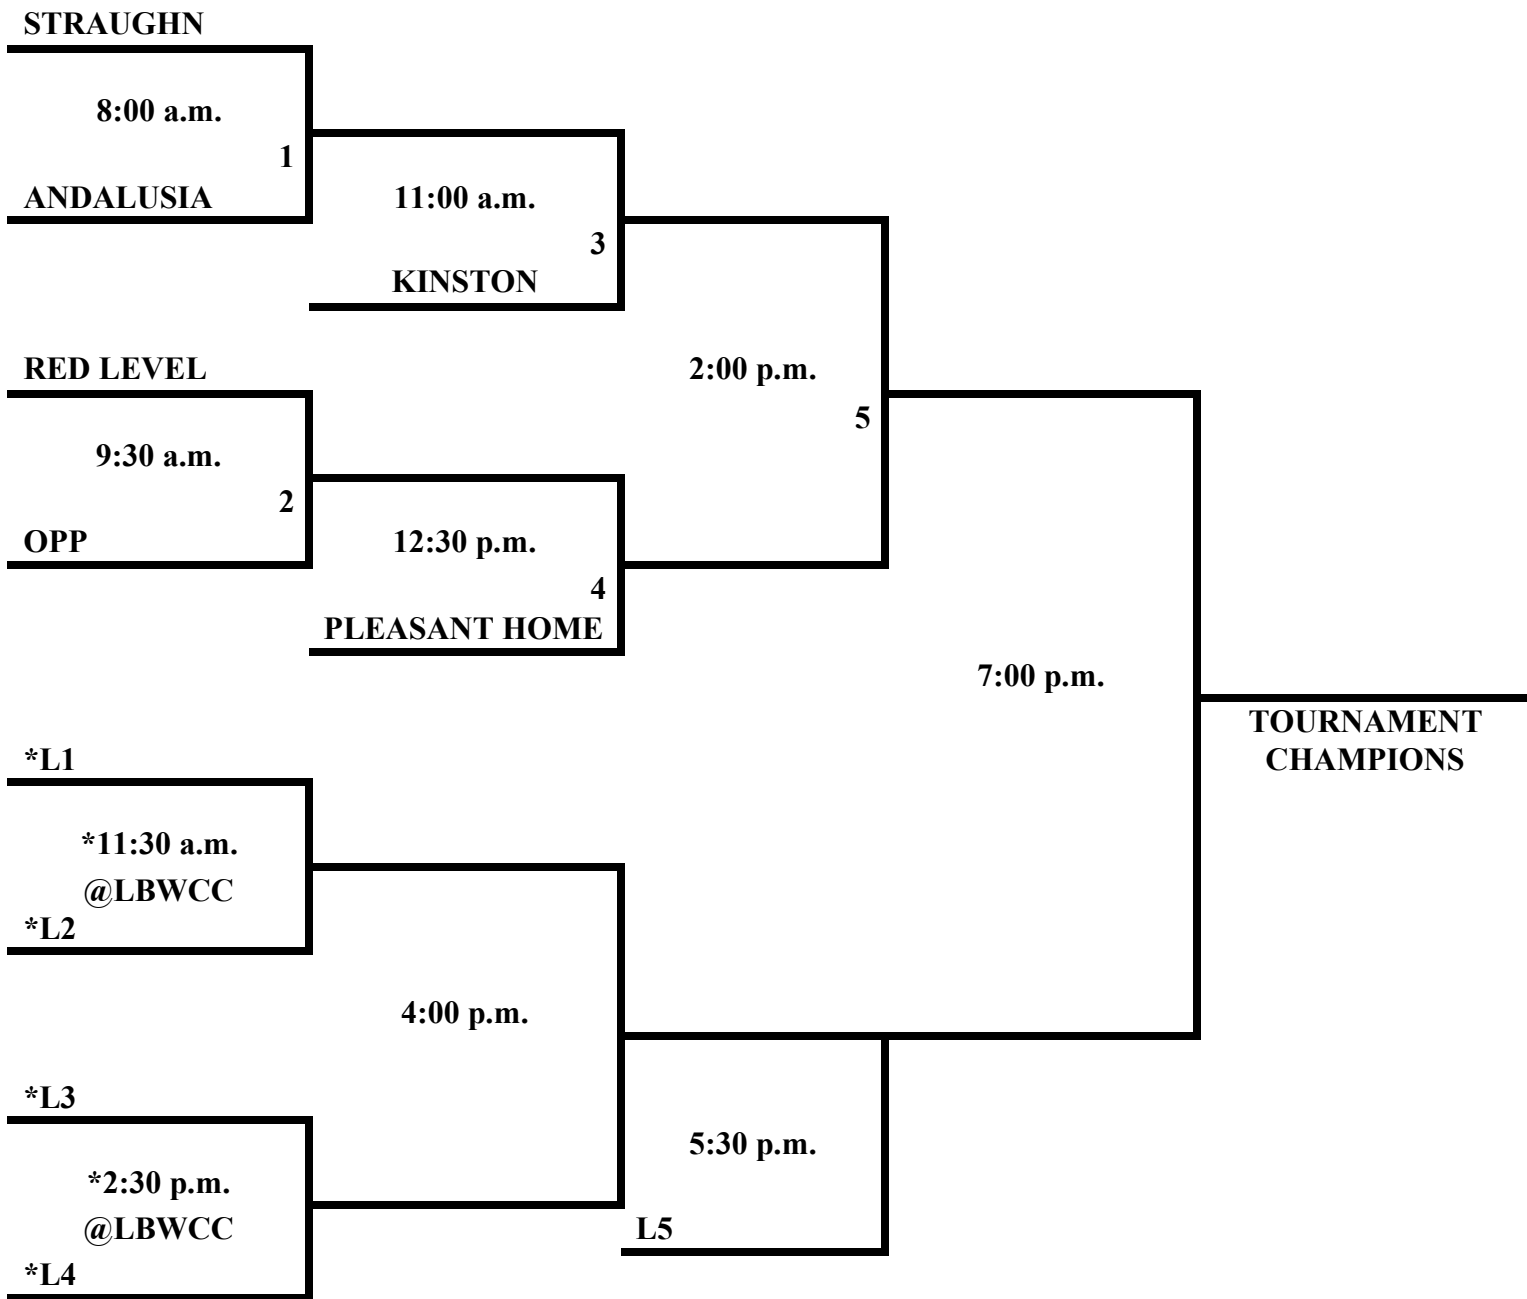

8th Annual Kirsten Dean Memorial Softball Tournament

March 24, 2012

All games are 75 minute time limit
 International tie-breaker rules apply
 No new innings after 70 minutes

* To be played at LBWCC